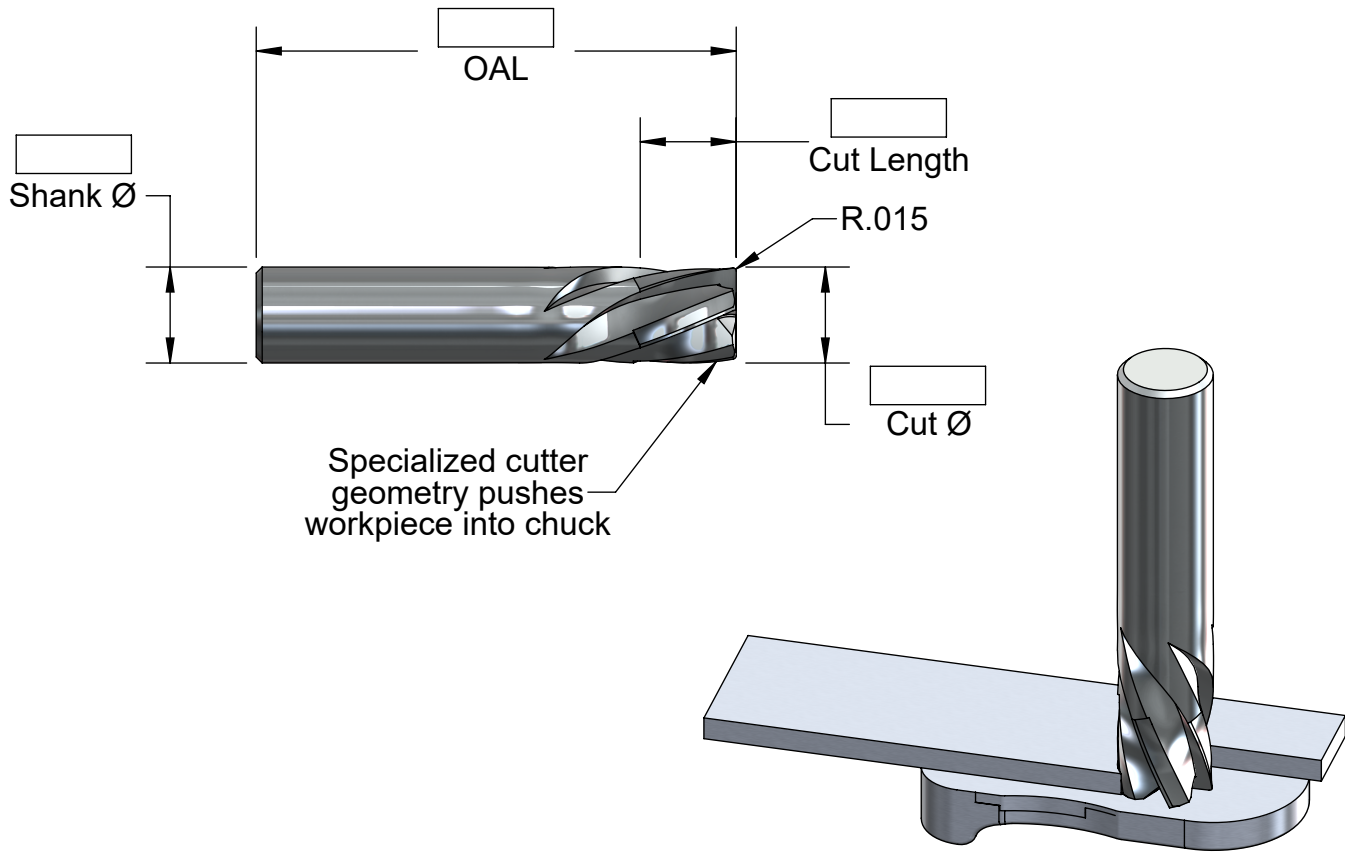

TOP HAT REMOVAL TOOL

Number	Cut Ø	Cut Length	Shank Ø	OAL	No. of Flutes	Price	AlTiN
SEM25-30LH	.250	.250	1/4"	2.0	3	\$65.	\$69.
SEM375-30LH	.375	.375	3/8"	2.5	5	\$80.	\$87.
SEM5-30LH	.500	.500	1/2"	2.5	5	\$90.	\$99.
SEM625-30LH	.625	.625	5/8"	3.0	6	\$115.	\$125.
SEM75-30LH	.750	.750	3/4"	4.0	8	\$170.	\$183.
SEM1-30LH	1.0	1.0	1"	4.0	9	\$250.	\$270.
SEM125-30LH	1.250	1.250	1-1/4"	4.5	9	\$365.	\$390.