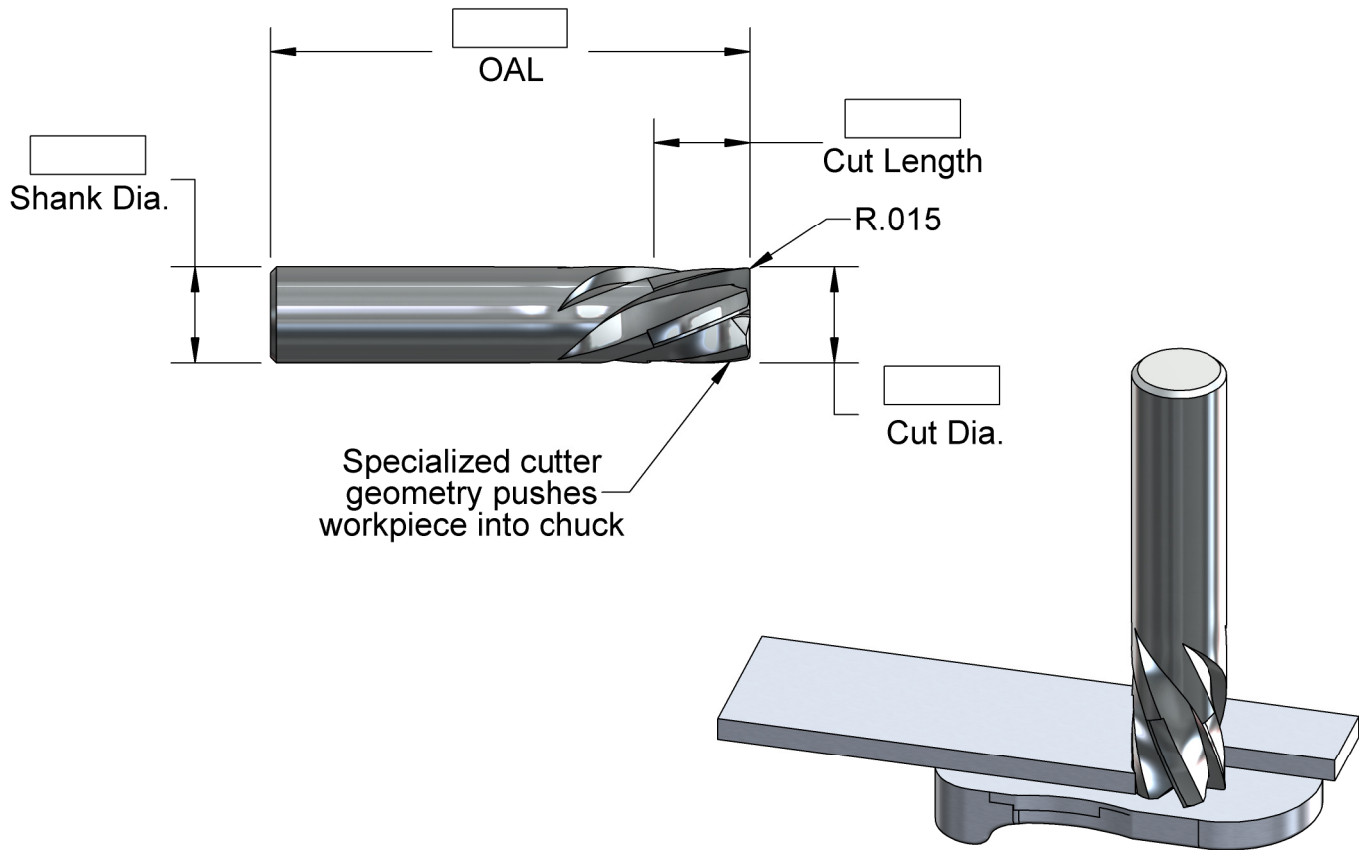

NEW !!! TOP HAT REMOVAL TOOL NEW !!!

Number	Cut Dia.	Cut Length	Shank Dia.	OAL	No. of Flutes	Price	AlTiN
SEM25-30LH	.250	.250	1/4	2.0	3	\$60.	\$64.
SEM375-30LH	.375	.375	3/8	2.5	5	\$71.	\$78.
SEM5-30LH	.500	.500	1/2	2.5	5	\$79.	\$88.
SEM625-30LH	.625	.625	5/8	3.0	6	\$105.	\$115.
SEM75-30LH	.750	.750	3/4	4.0	8	\$150.	\$163.
SEM1-30LH	1.0	1.0	1.0	4.0	9	\$222.	\$242.
SEM125-30LH	1.250	1.250	1-1/4	4.5	9	\$320.	\$345.